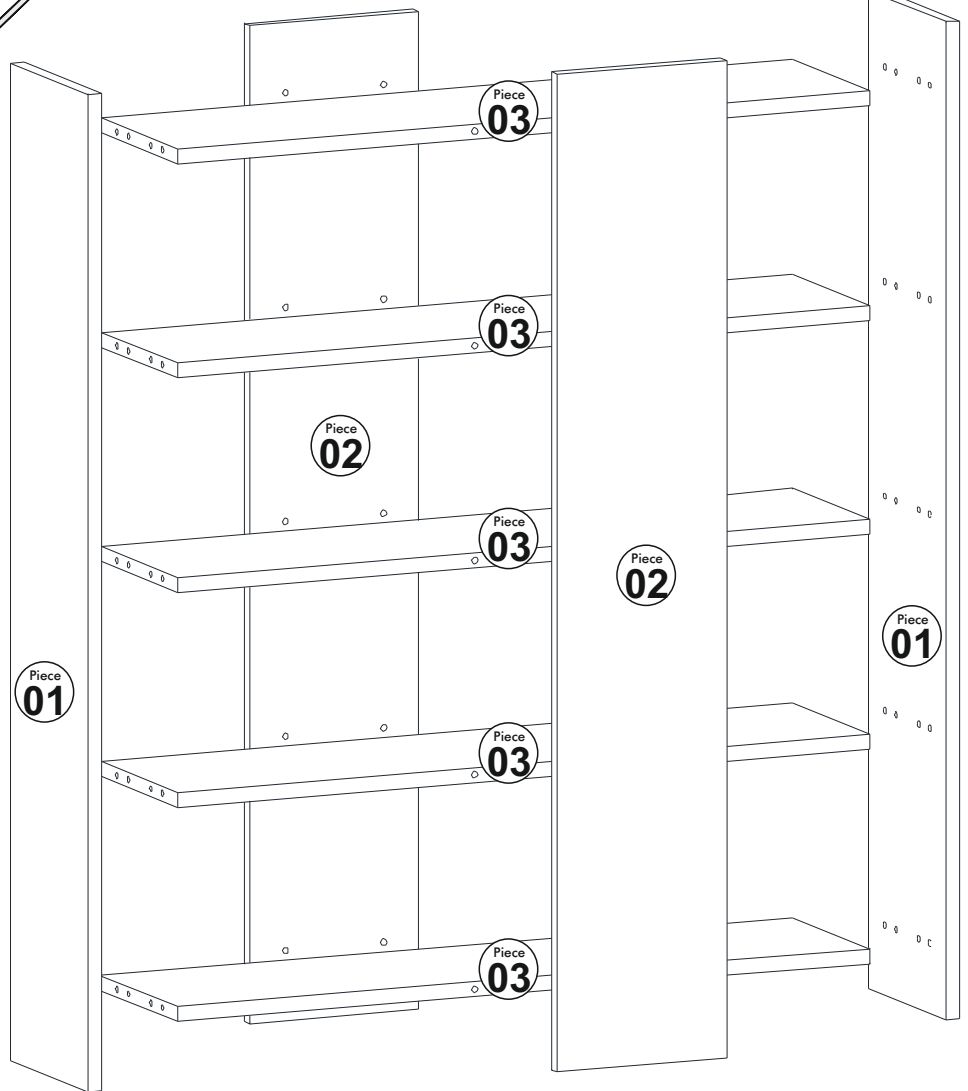

The necessary tools (not included)

ACCESSORY LIST

Minifix  A01 40x	Minifix Screw  A02 40x	Dowel  A03 20x	Minifix Tap  A04 40x
---	--	--	--

ASSEMBLY PIECES

NO	Lenght	Widht	Thick	PCS
1	1200	220	18	2
2	1200	220	18	2
3	900	220	18	5