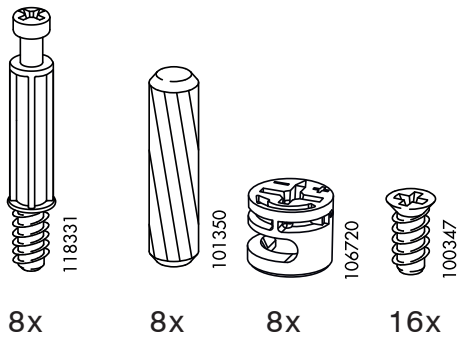

LUCE MIDI

Montesehpa.net

Produced In Turkey

3mm Arkalık

1

2

3

4