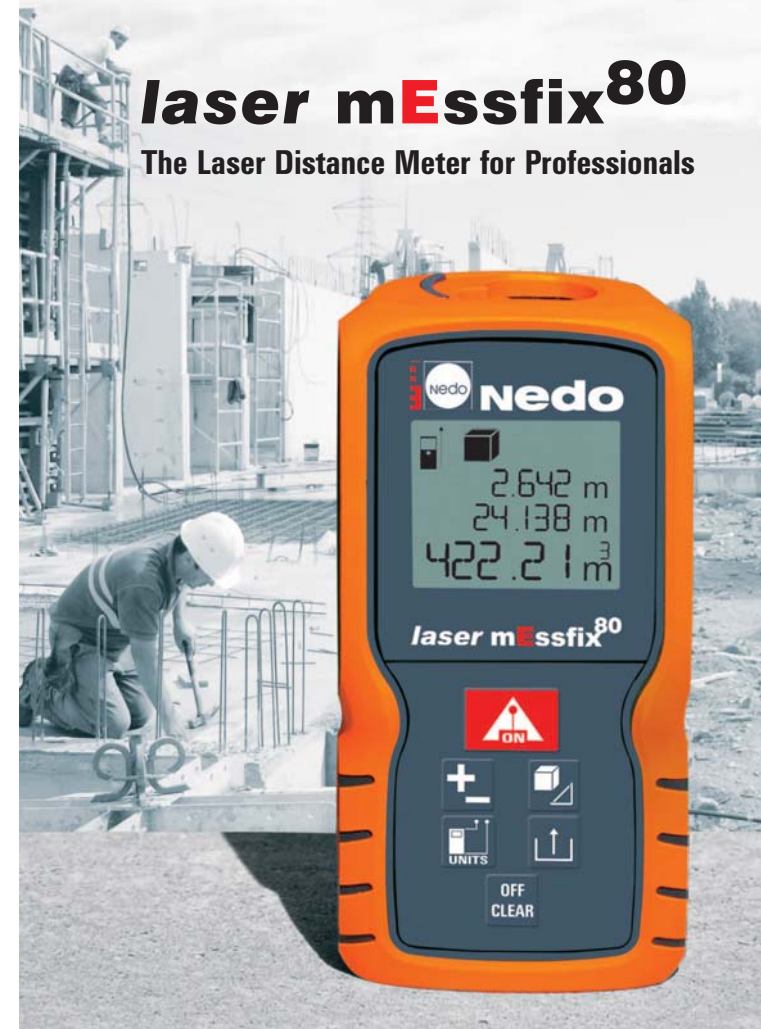

Your Nedo Dealer

Customer satisfaction is the yardstick of our activities - our name governs our quality.

Precise surveying and measuring

Nedo GmbH & Co. KG
Hochgerichtstrasse 39-43 · D-72280 Dornstetten
Germany
Phone: +49/74 43/24 01-0 · Fax: +49/74 43/24 01-45
info@nedo.com

www.nedo.com

Nedo

laser mEssfix⁸⁰

The Laser Distance Meter for Professionals